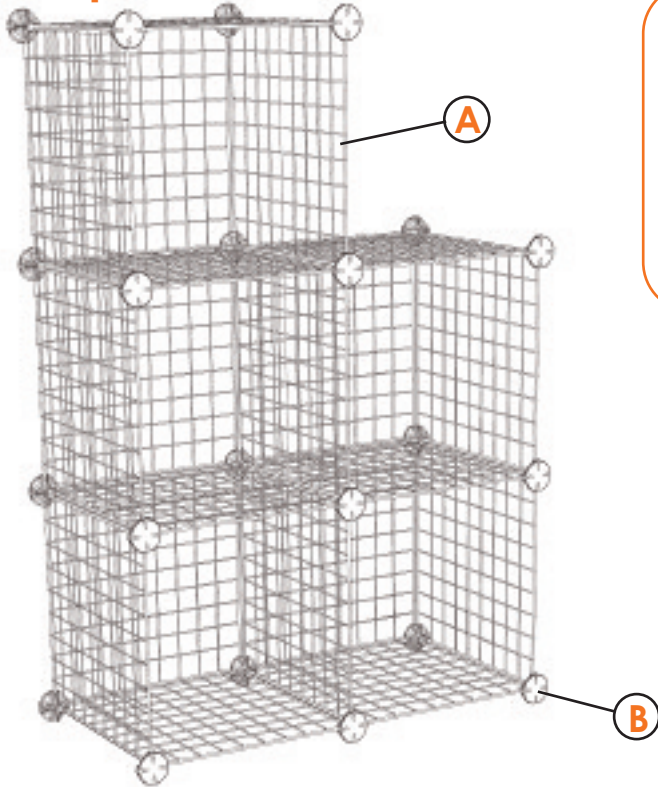

General Instruction Sheet Wire Cube Display

Component List

Letter Code	Description	Product Code	Product Price
A	Wire Panel	WC1	£1.95
B	Wire Panel Connector	WC2	£0.69
C	Wire Panel Clip x 16	WC3	£2.95

Wire Cube Display

Step 1 - Attach four **(B)** Connectors onto the four corners of one **(A)** Wire Panel, using the slots on the rounded edge of the connectors.

**Tip, to ensure a stable display listen for a 'click' when connecting the wire panels and connectors.*

Step 2 - Form four walls using four more Wire Panels. Snap these wire panels into the perpendicular slots on the connectors.

For maximum strength, be certain all connectors are fully seated.

Step 3 - Carefully snap four more connectors onto the newly formed corners of this cube as shown.

**Tip, to help secure the structure, you can turn the cube around with the connectors facing down onto a flat surface and apply pressure from above.*

Step 4 - Turn the cube so the open end is the front of the cube. Snap two more connectors onto a new wire panel. Begin building the walls of the next cube by inserting the new wire panels into the existing open connectors.