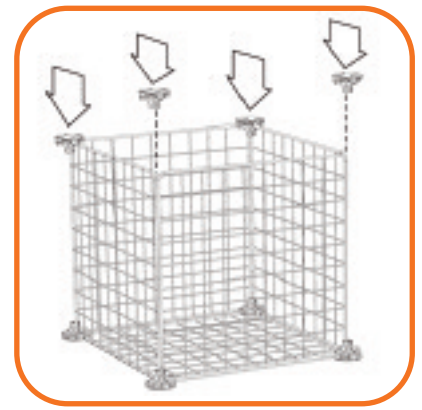

General Instruction Sheet Wire Cube Display

Component List

Letter Code	Description	Product Code	Product Price
A	Wire Panel	WC1	£1.95
B	Wire Panel Connector	WC2	£0.69
C	Wire Panel Clip x 16	WC3	£2.95

Wire Cube Display

Step 1 - Attach four **(B)** Connectors onto the four corners of one **(A)** Wire Panel, using the slots on the rounded edge of the connectors.

**Tip, to ensure a stable display listen for a 'click' when connecting the wire panels and connectors.*

Step 2 - Form four walls using four more Wire Panels. Snap these wire panels into the perpendicular slots on the connectors.

For maximum strength, be certain all connectors are fully seated.

Step 3 - Carefully snap four more connectors onto the newly formed corners of this cube as shown.

**Tip, to help secure the structure, you can turn the cube around with the connectors facing down onto a flat surface and apply pressure from above.*

Step 4 - Turn the cube so the open end is the front of the cube. Snap two more connectors onto a new wire panel. Begin building the walls of the next cube by inserting the new wire panels into the existing open connectors.