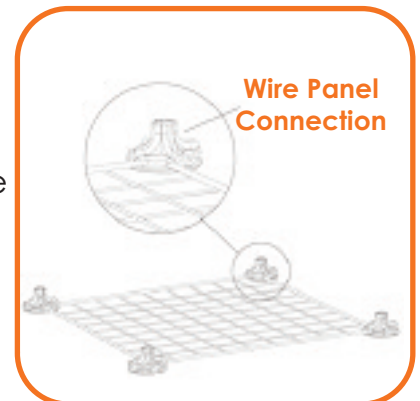

General Instruction Sheet Wire Cube Display

Component List

Letter Code	Description	Product Code	Product Price
A	Wire Panel	WC1	£1.95
B	Wire Panel Connector	WC2	£0.69
C	Wire Panel Clip x 16	WC3	£2.95

Wire Cube Display

Step 1 - Attach four **(B)** Connectors onto the four corners of one **(A)** Wire Panel, using the slots on the rounded edge of the connectors.

**Tip, to ensure a stable display listen for a 'click' when connecting the wire panels and connectors.*

Step 2 - Form four walls using four more Wire Panels. Snap these wire panels into the perpendicular slots on the connectors.

For maximum strength, be certain all connectors are fully seated.

Step 3 - Carefully snap four more connectors onto the newly formed corners of this cube as shown.