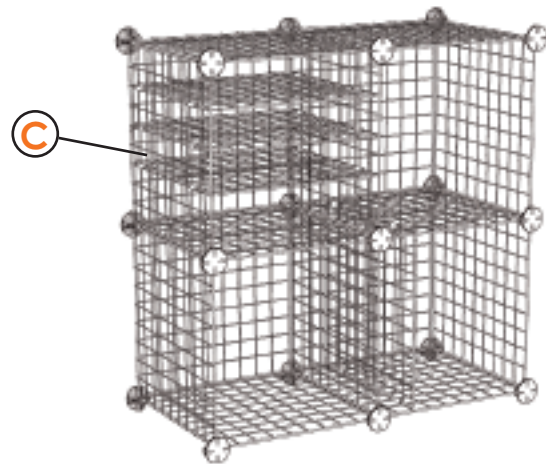

General Instruction Sheet Wire Cube Display

Component List

Letter Code	Description	Product Code	Product Price
A	Wire Panel	WC1	£1.95
B	Wire Panel Connector	WC2	£0.69
C	Wire Panel Clip x 16	WC3	£2.95

Wire Cube Display

Step 1 - Attach four **(B)** Connectors onto the four corners of one **(A)** Wire Panel, using the slots on the rounded edge of the connectors.

**Tip, to ensure a stable display listen for a 'click' when connecting the wire panels and connectors.*

Step 2 - Form four walls using four more Wire Panels. Snap these wire panels into the perpendicular slots on the connectors.

For maximum strength, be certain all connectors are fully seated.

Step 3 - Carefully snap four more connectors onto the newly formed corners of this cube as shown.

**Tip, to help secure the structure, you can turn the cube around with the connectors facing down onto a flat surface and apply pressure from above.*

Step 4 - Turn the cube so the open end is the front of the cube. Snap two more connectors onto a new wire panel. Begin building the walls of the next cube by inserting the new wire panels into the existing open connectors.